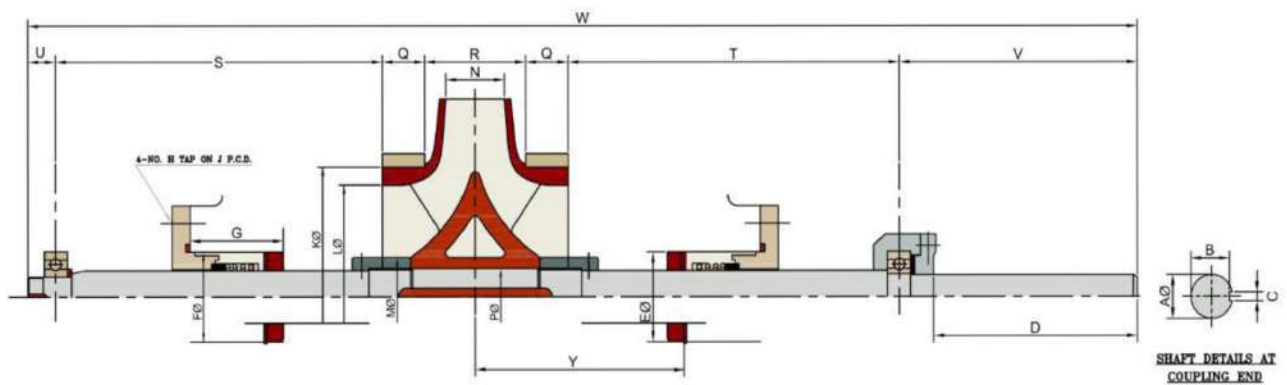

FISHER PUMP

ROTATING ELEMENT FOR CARTRIDGE MECHANICAL SEAL FITTED HORIZONTAL SPLIT CASE PUMP

DRN	AD	22.10.17	ASSEMBLY NO.
APPD	HS	REV	MS-RE-1101
		0	