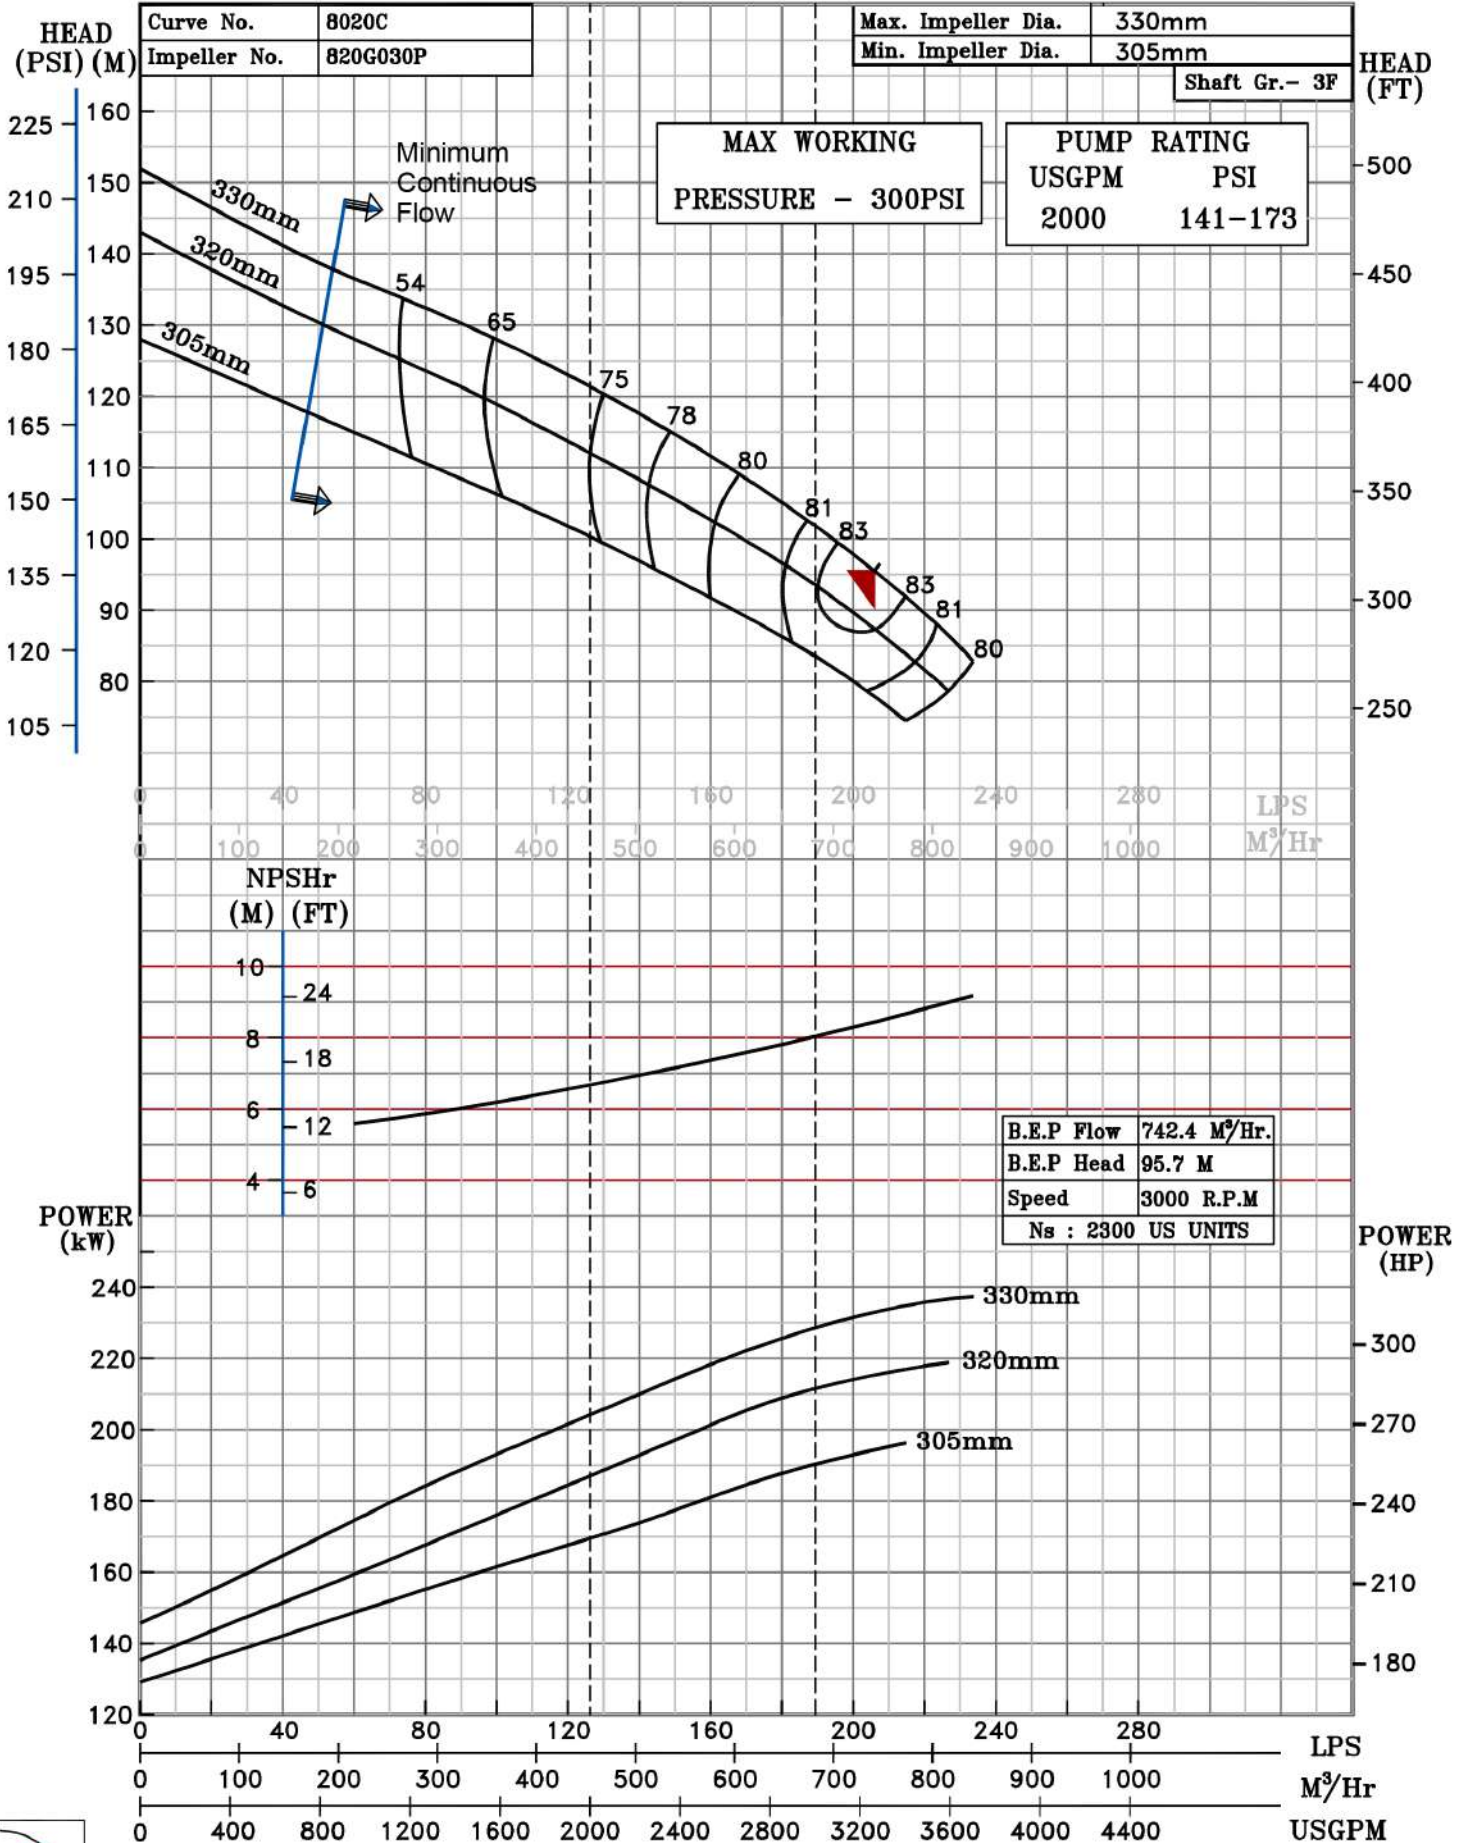

PERFORMANCE CURVE OF 8HF13 @3000 R.P.M

FISHER PUMP

HF RANGE

MODEL 8HF13

SIZE 250x200-330

TYPE-AXIALLY SPLIT CASE SINGLE STAGE

RATED CAPACITY - 2000 USGPM

SPEED 3000 rpm

DATE - 03.06.2019

PUMP PERFORMANCE CHARACTERISTICS COMPUTED BASED ON CLEAN COLD WATER S.G 1.0

3000 RPM